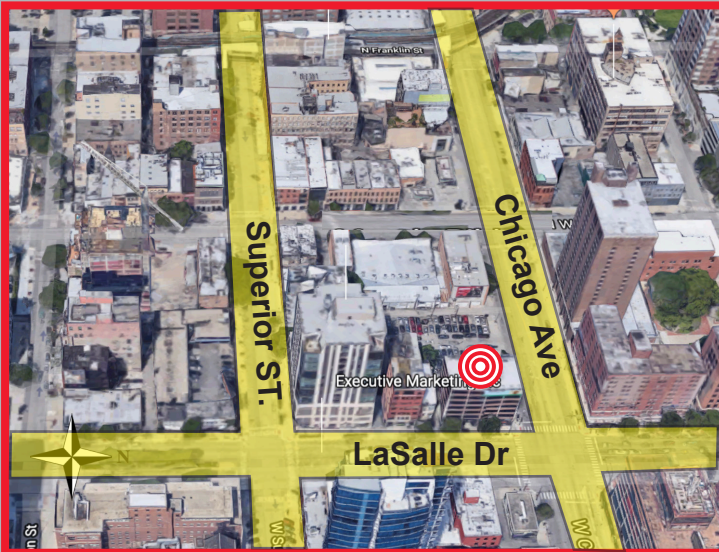

RIVER NORTH PRIME LOCATION

770 N LaSalle — The LaSalle Center

Available Office Suites

Suite 400

2,100 Sf, \$30/Sf Gross
(includes utilities)

Suite 401

900 Sf, \$27/Sf Gross
(includes utilities & wi-fi)

Suite 801

2,500 Sf, \$25/Sf Gross

- Spacious offices
- Fantastic corner location
- Adjacent to valet parking
- Property management on-site
- Flexible lease terms
- Steps to public transportation